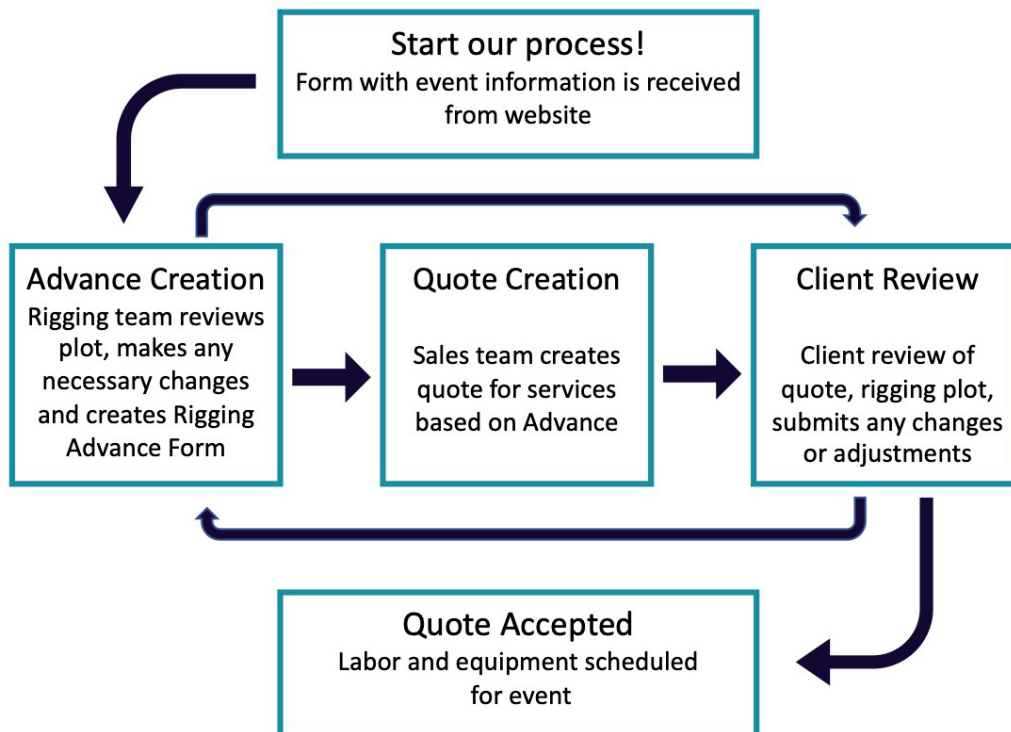

Elevate your rigging standards with Encore Global. Our specialists design and install rigging systems. Our teams service and inspect hoists. We train for fall safety. We scrutinize, test and maintain partnered rigging systems on your behalf. We work on every level to ensure that you and our mutual customers experience the most professional and capable network of experts in the industry.

With national, regional, and local footprints to manage the safety of your infrastructure, your assets and all participants, Encore offers:

- > Direct planning and on-site client support for all events with rigging needs
- > A committed local/regional rigging labor team
- > Full production rigging design and event support
- > Banner/Signage display for exhibits and tradeshow
- > Social events and holiday decor for atriums and venue wide

## Start pre-planning to deliver organized and successful events!

Start the process at <https://www.encoreglobal.com/rigging-portal/>

Encore Rigging Services is a team of world-class, certified rigging professionals, business leaders and design experts, dedicated to the safety and protection of all persons, infrastructure, and assets within your venue. We deliver innovative event rigging solutions that monetize the event space and provide our mutual event customers with the flexibility to dream big.

Encore rigging operating procedures keep you, the public and the venue safe by aligning with guidelines and standards from industry governing bodies and trade organizations such as OSHA, ANSI and ESTA. Accurate technical information must be provided 21-days in advance to allow Encore rigging the best possible opportunity to assure your event's success. Encore is dedicated to event safety, including all items attached to production truss or the structure of the building in any event or meeting space.