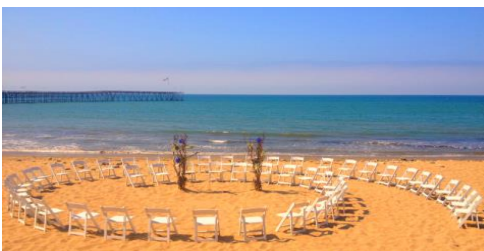

Public Spaces

- Distinctive and welcoming sense of arrival
- Well-defined, flexible spaces to meet, work, and relax

Dynamic Events

- Beach wedding ceremonies and corporate events
- Award winning custom catering