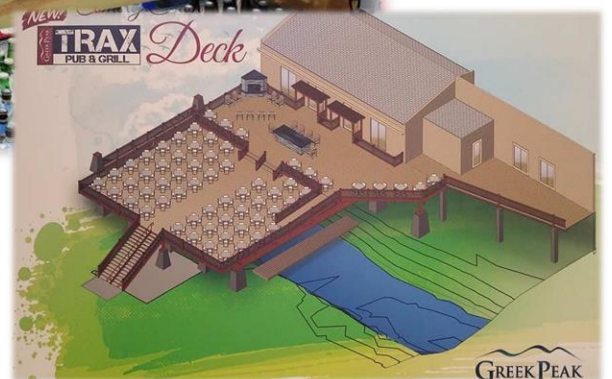


AN INSIDE LOOK
GREEK PEAK MOUNTAIN RESORT
EVENT VENUES IN ACTION

ACROPOLIS

4,500 Sq. Ft. (75'x60')
(Occupancy 300)

ADIRONDACK ROOM

1533 Sq. Ft. (31.3'x49')

(Occupancy 75)

LEONIDAS

1,176 Sq. Ft. (24'x49')

3 SEASON WEDDING TENT

4000 Sq. Ft. (40'x100')

(Occupancy 200)

Available May Through October

TAVERNA

2,496 sq. Ft. (78'x32')

Occupancy 175

(Corinthian extension available with 900 sq. Ft.)

(Public Restaurant in Ski Season)

TRAX

(Occupancy 120)

(Public Restaurant in Ski Season)

TRAX DECK

6,000 Sq. Feet, 2 levels

THE PAVILION AT HOPE LAKE PARK

HOPE LAKE LODGE & INDOOR WATERPARK