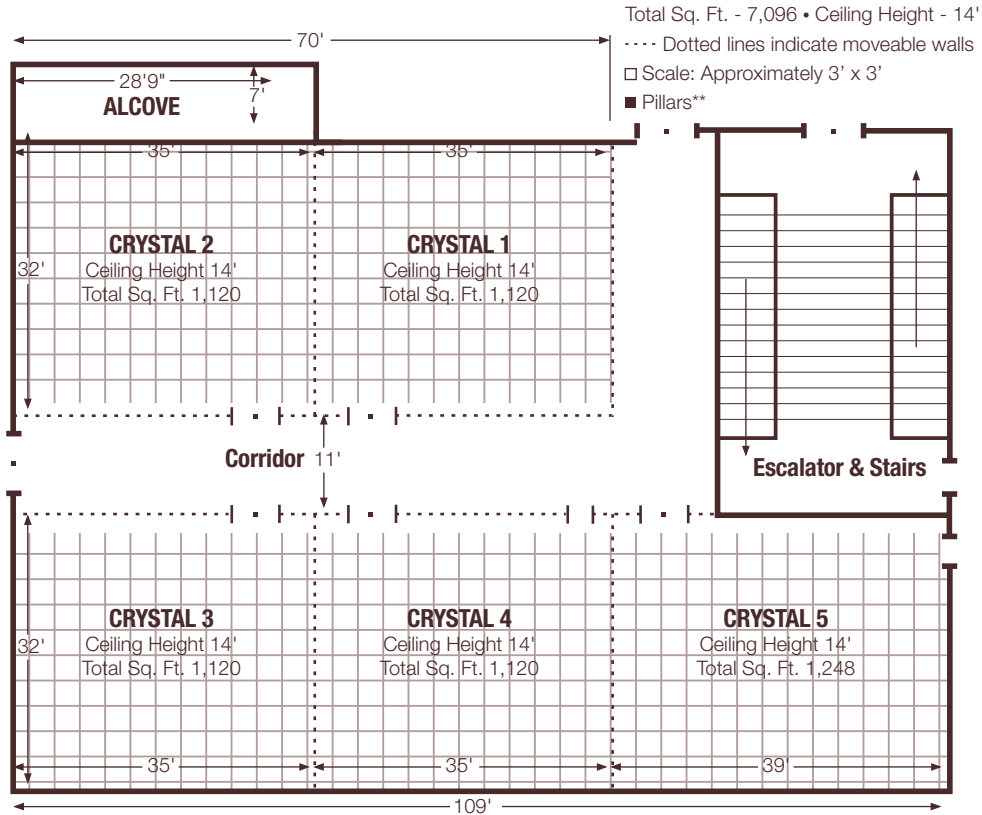

Crystal Ballroom

Room Capacities*

	THEATRE	CLASSROOM	BANQUET	RECEPTION
CRYSTAL BALLROOM	650	340	450	650
CRYSTAL 1	96	60	70	96
CRYSTAL 2	96	60	70	96
CRYSTAL 3	96	60	70	96
CRYSTAL 4	96	60	70	96
CRYSTAL 5	96	60	70	96
CRYSTAL 1 & 2	240	130	140	240
CRYSTAL 3 & 4	240	130	140	240
CRYSTAL 3, 4 & 5	380	190	210	380

* Capacity figures are subject to change, depending on space allocations for head table, dance floor, staging and catering requirements.

** Pillars may obstruct view in some configurations.

SOUND: Altec ceiling speakers with BSS Sound Web DSP processing.

LIGHTING: Independently controlled overhead lighting system.

POWER: Five 20 amp 208 volt single phase dedicated circuits, one 200 amp 208 volt 3 phase disconnect box.

Accommodates 40 - 10' x 10' Exhibit Booths