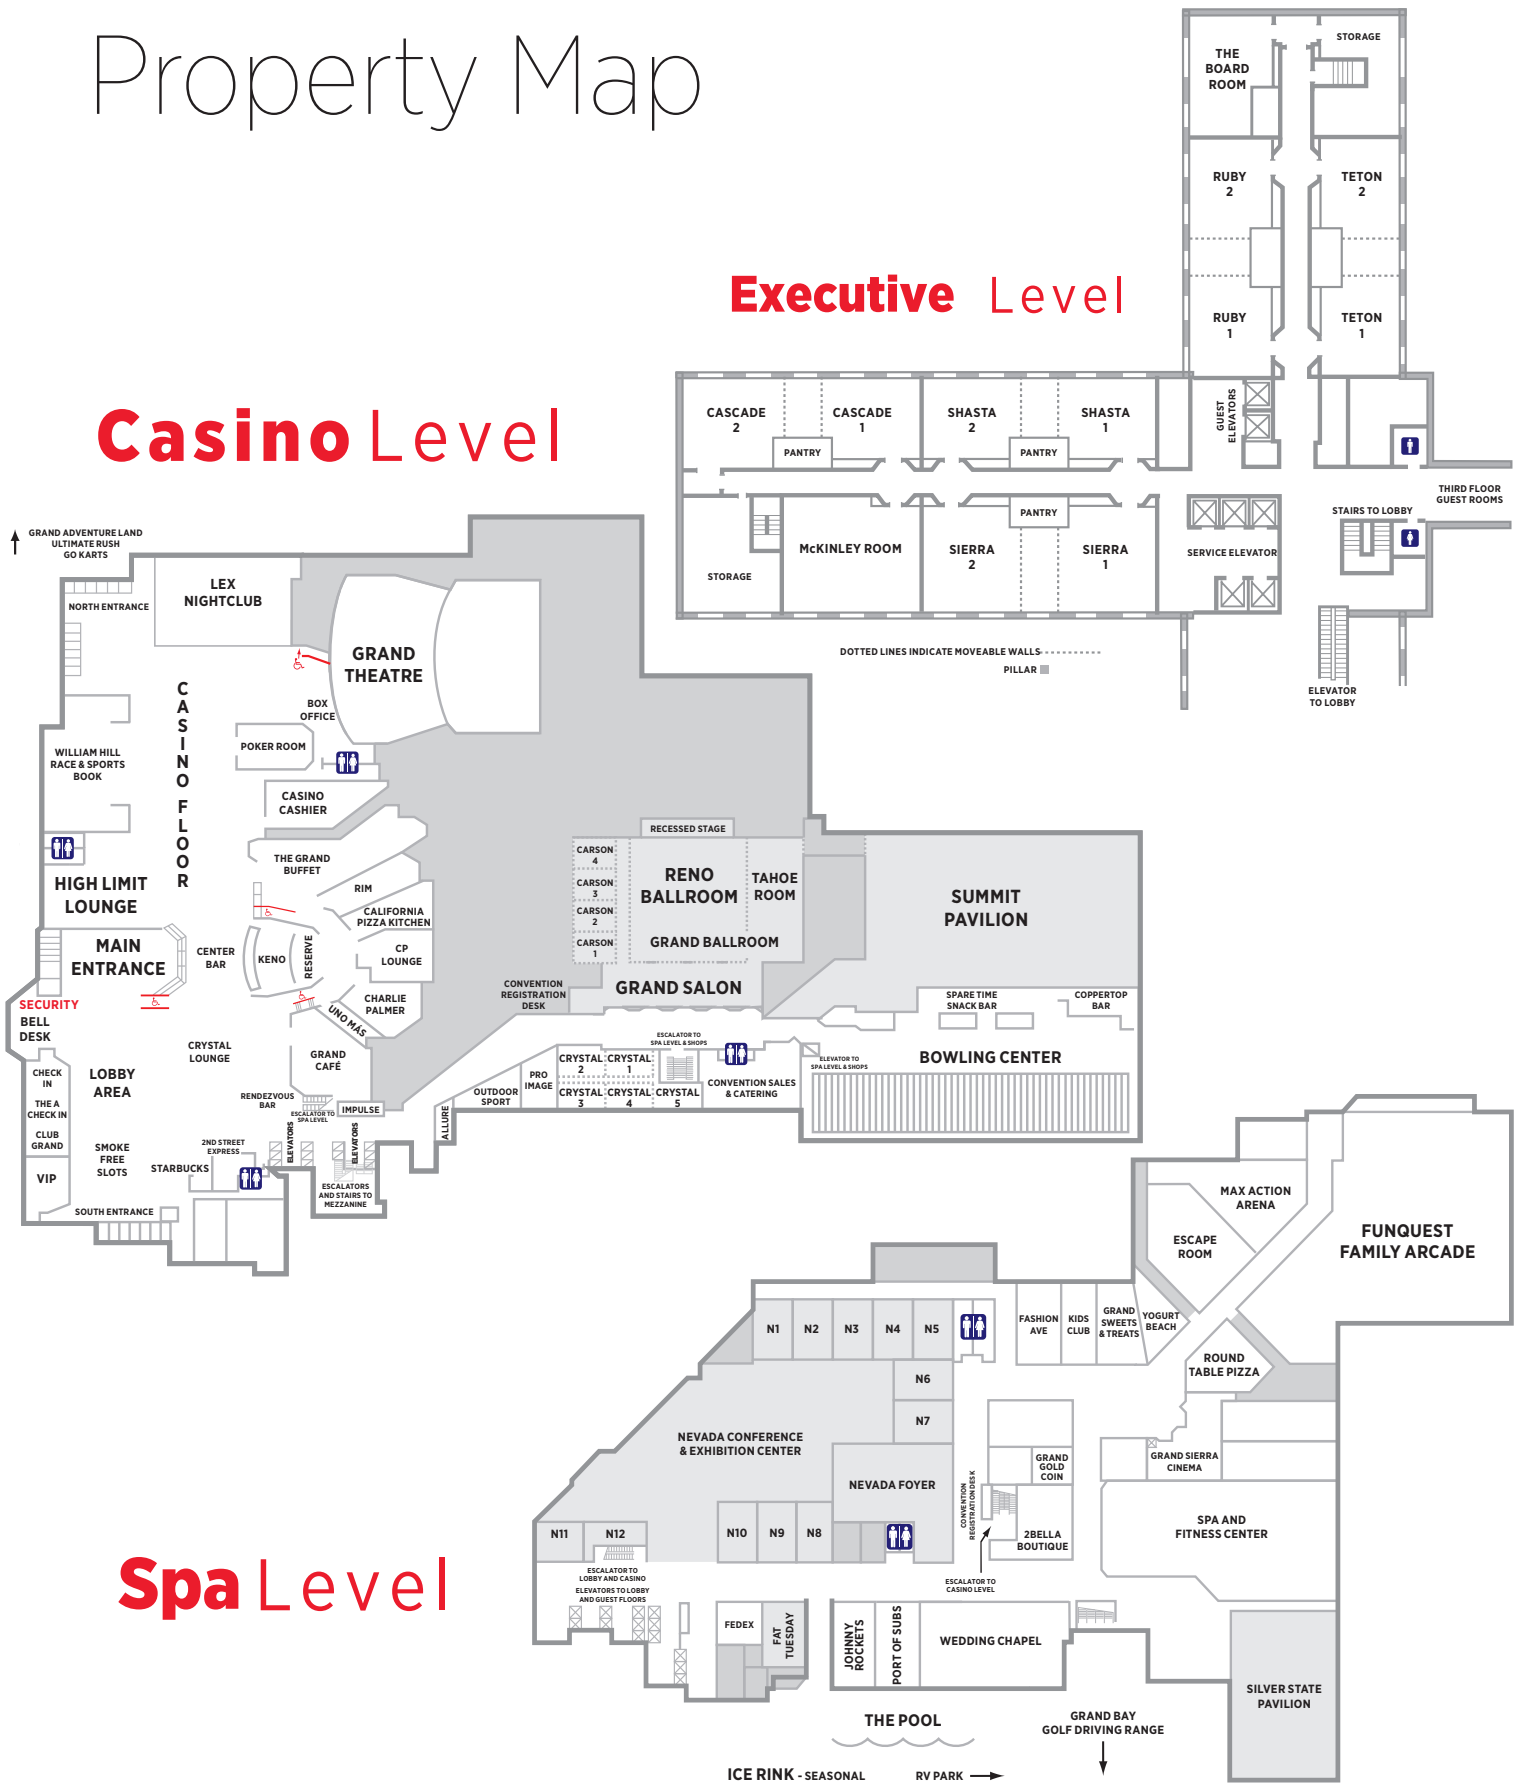

Grand Sierra Resort
offers all your convention
needs under one roof!

Property Features

- 200,000 sq. ft. of flexible meeting space
- The A at Grand Sierra - AAA 4 Diamond Rated
- Nearly 2,000 luxurious guest rooms and suites
- Up to 35+ concurrent breakouts
- Newly renovated Executive Level Meeting Rooms
- Airport shuttle (airport only 2 miles away!)
- Self and Valet Parking
- Full service Spa and Fitness Center
- LEX Nightclub - 25,000 sq. foot state-of-the-art nightclub available for private group functions
- Grand Theatre with seating for up to 2,700
- Award-winning dining on Restaurant Row, 11 great restaurants to suit every taste and budget
- Crystal Lounge plus 5 additional bars and lounges
- Year-round resort pool
- Two 210 seat movie theaters available for group functions
- Team building and leisure time activities:
 - 50 lane Bowling Center
 - Aqua Golf Driving Range
 - Arcade/Escape Room/VR Arena/Laser Tag
 - Outdoor adventure park and more
- 25,000 sq. foot Casino with 24/7 action
- A variety of unique shopping

grandsierraresort.com | 866-473-6672

Property Map

Casino Level

Executive Level

Spa Level